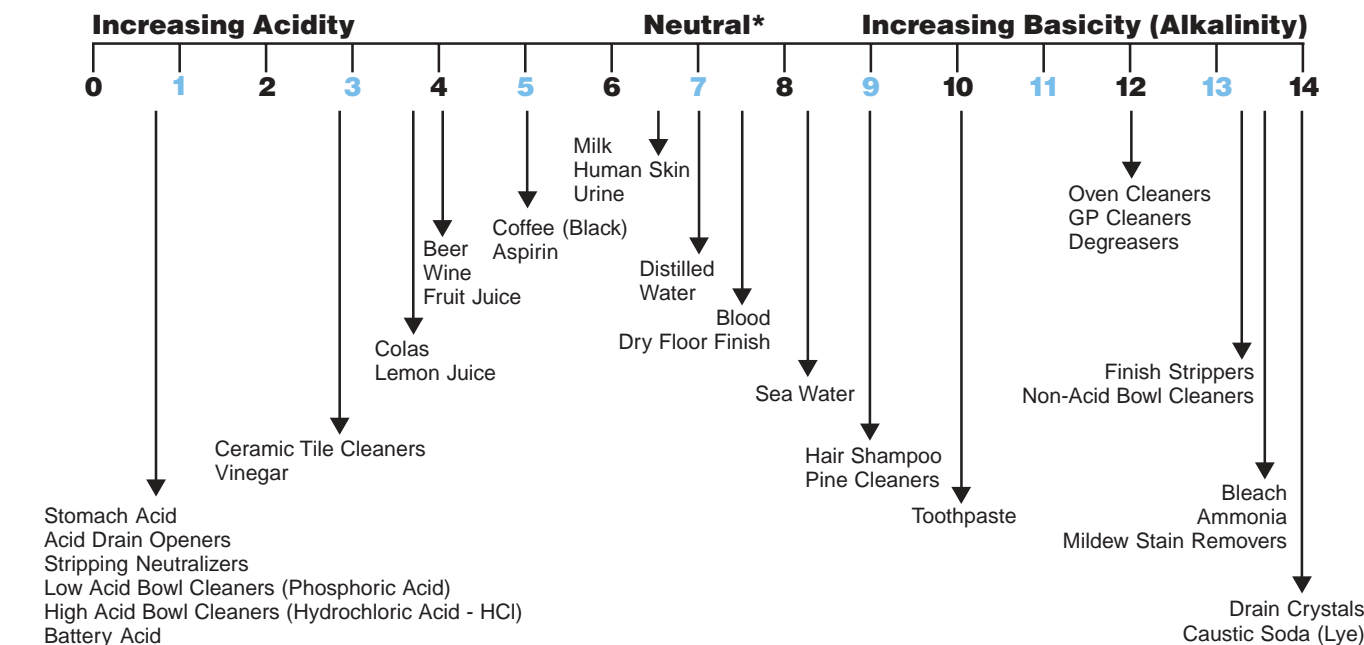

Multipurpose Metal Polish Wipes – W00149

- Dual Sided Wipe - Soft & Abrasive
- No Dangerous Solvents
- Pleasant Fresh Fragrance - No Offensive Ammonia
- Polishes Brass, Copper, Silver & More

Painless Stainless – A00142

- Water-Based Emulsion; Leaves No Greasy Film
- Light Foam Clings to Vertical Surfaces; Aerosol
- Excellent on Buffed or Highly Polished Stainless
- Pleasant Lemon Fragrance

Shining Armour – B00138

- Powerful Yet Gentle; Cleans, Polishes, Protects
- Use on Virtually Any Metal Surface
- Restores Natural Luster to Fine Metals; RTU; Removes Oxidation

Stainless Steel Cleaner & Polish – A00141

- Cleans, Protects & Polishes; No Abrasives
- Retards Resoiling & Tarnishing; Aerosol
- Ideal for Use on Brushed & High Gloss Metal
- High Gloss Oil-Based Formula; Lemon Fragrance

Stainless Steel Cleaner & Polish Wipes – W00141

- Pre-Moistened Professional Strength Wipe
- Cleans Deposits, Restores Luster, Protects Surfaces
- High Gloss Oil-Based Formula
- Pleasant Lemon-Citrus Fragrance

Wax Polish – A00136

- Cleans, Dusts & Waxes in One Easy Step; Aerosol
- Contains Silicone & Wax for Shine & Durability
- Water-Based Emulsion; Pleasant Lemon Fragrance

pH Scale

*Industry neutral range is considered to be from 6.5 to 9.5.

Weights & Measures

55 gallons	= 208.18 liters	100 pounds	= 45.35 kilograms
30 gallons	= 113.55 liters	40 pounds	= 18.14 kilograms
5 gallons	= 18.93 liters	15 pounds	= 6.79 kilograms
1 gallon	= 3.79 liters	1 pound	= 0.45 kilograms
1 quart	= 0.95 liters	1 ounce	= 28.35 kilograms
1 fluid ounce	= 29.57 milliliters	1 kilogram	= 2.205 pounds
1 fluid dram	= 3.70 milliliters	1 gram	= 0.353 ounces
1 ppm	= 1 drop/14 gallons		
1 milliliter	= 0.27 fluid dram	1 cubic centimeter	= 0.061 cubic inches
1 centiliter	= 0.34 fluid ounces	1 millimeter	= 0.0394 inches
1 deciliter	= 3.38 fluid ounces	1 centimeter	= 0.39 inches
1 liter	= 33.81 fluid ounces	1 meter	= 39.37 inches
1 liter	= 1.057 quarts	1 inch	= 25.4 millimeters
1 liter	= .26 gallons